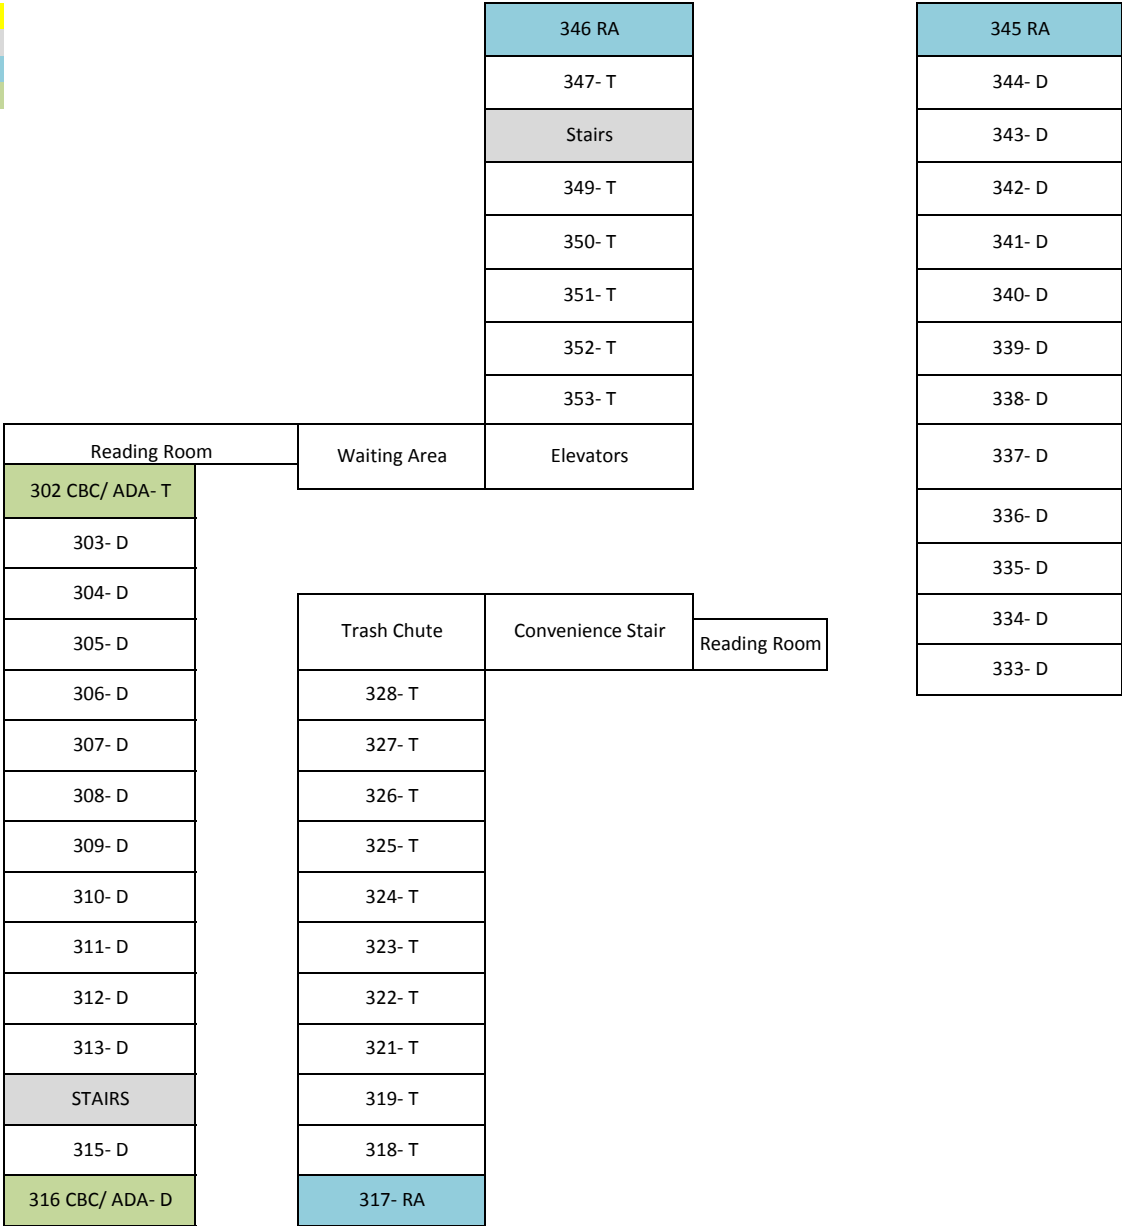

South Campus Plaza- North Tower 2nd Floor

OFFLINE
 Stairs
 Single
 D= Double

South Campus Plaza- North Tower 3rd Floor

- OFFLINE
- Stairs
- Single
- CBC/ADA
- D= Double
- T- Triple

South Campus Plaza- North Tower 4th Floor

OFFLINE
 Stairs
 Single
 CBC/ADA
 D= Double
 T= Triple

South Campus Plaza- North Tower 5th Floor

OFFLINE
 Stairs
 Single
 CBC/ADA
 D= Double
 T= Triple

South Campus Plaza- North Tower 6th Floor

OFFLINE
 Stairs
 Single
 CBC/ADA
 D= Double
 T= Triple