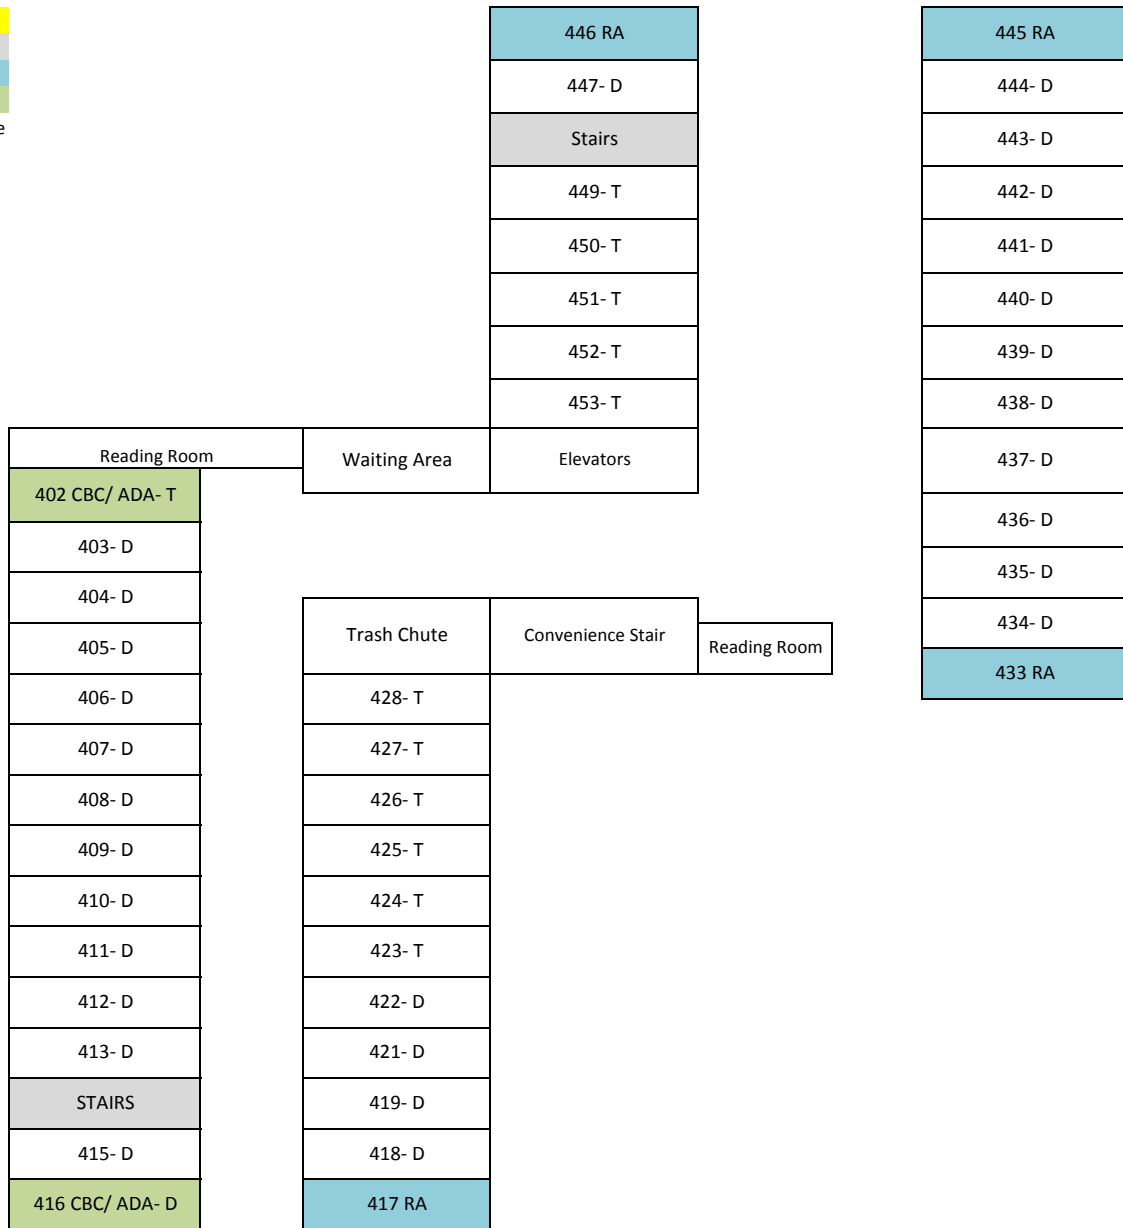

South Campus Plaza- North Tower 2nd Floor

OFFLINE
 Stairs
 Single
 D= Double

South Campus Plaza- North Tower 3rd Floor

- OFFLINE
- Stairs
- Single
- CBC/ADA
- D= Double
- T- Triple

South Campus Plaza- North Tower 4th Floor

OFFLINE
 Stairs
 Single
 CBC/ADA
 D= Double
 T= Triple

South Campus Plaza- North Tower 5th Floor

OFFLINE
 Stairs
 Single
 CBC/ADA
 D= Double
 T= Triple

South Campus Plaza- North Tower 6th Floor

OFFLINE
 Stairs
 Single
 CBC/ADA
 D= Double
 T= Triple