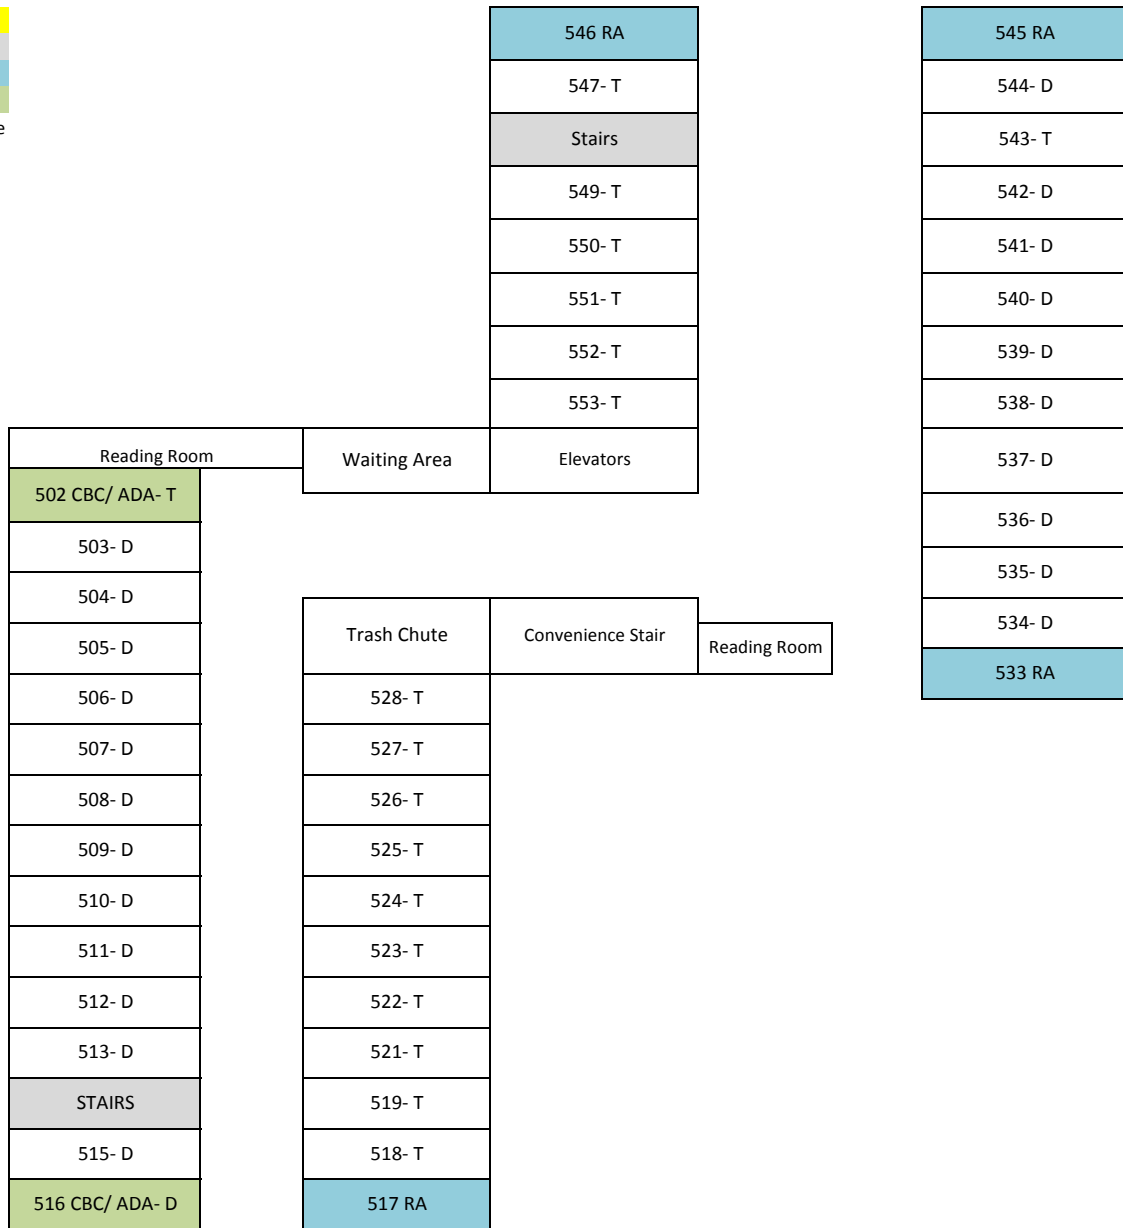

South Campus Plaza- North Tower 2nd Floor

OFFLINE
 Stairs
 Single
 D= Double

South Campus Plaza- North Tower 3rd Floor

- OFFLINE
- Stairs
- Single
- CBC/ADA
- D= Double
- T- Triple

South Campus Plaza- North Tower 4th Floor

OFFLINE
 Stairs
 Single
 CBC/ADA
 D= Double
 T= Triple

South Campus Plaza- North Tower 5th Floor

OFFLINE
 Stairs
 Single
 CBC/ADA
 D= Double
 T= Triple

South Campus Plaza- North Tower 6th Floor

OFFLINE
 Stairs
 Single
 CBC/ADA
 D= Double
 T= Triple