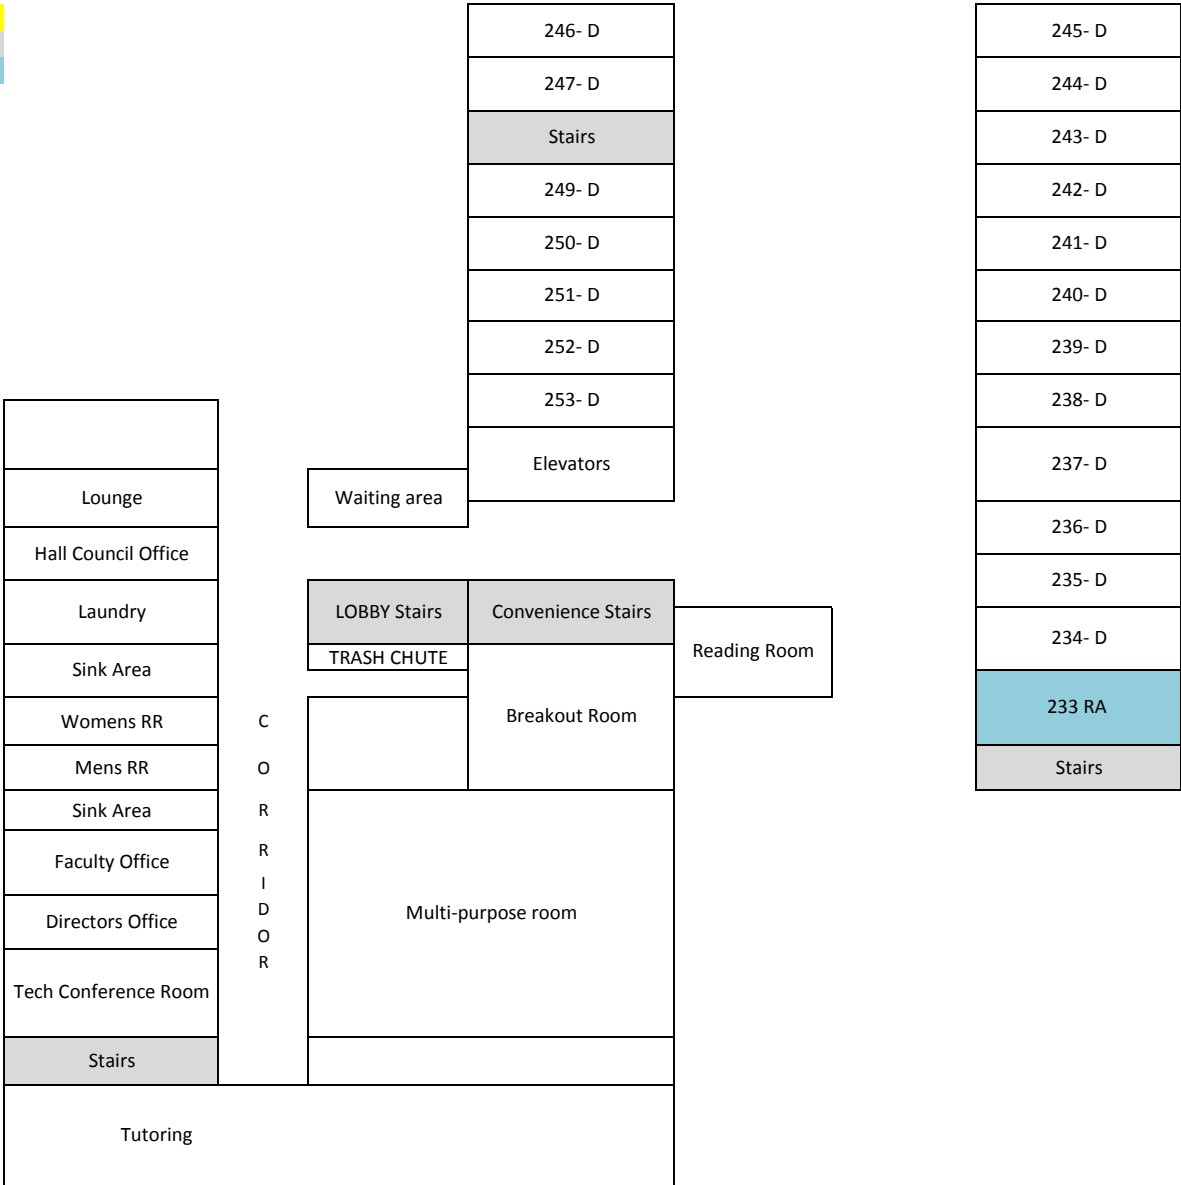

South Campus Plaza- North Tower 2nd Floor

OFFLINE
 Stairs
 Single
 D= Double

South Campus Plaza- North Tower 3rd Floor

- OFFLINE
- Stairs
- Single
- CBC/ADA
- D= Double
- T- Triple

South Campus Plaza- North Tower 4th Floor

OFFLINE
 Stairs
 Single
 CBC/ADA
 D= Double
 T= Triple

South Campus Plaza- North Tower 5th Floor

OFFLINE
 Stairs
 Single
 CBC/ADA
 D= Double
 T= Triple

South Campus Plaza- North Tower 6th Floor

OFFLINE
 Stairs
 Single
 CBC/ADA
 D= Double
 T= Triple