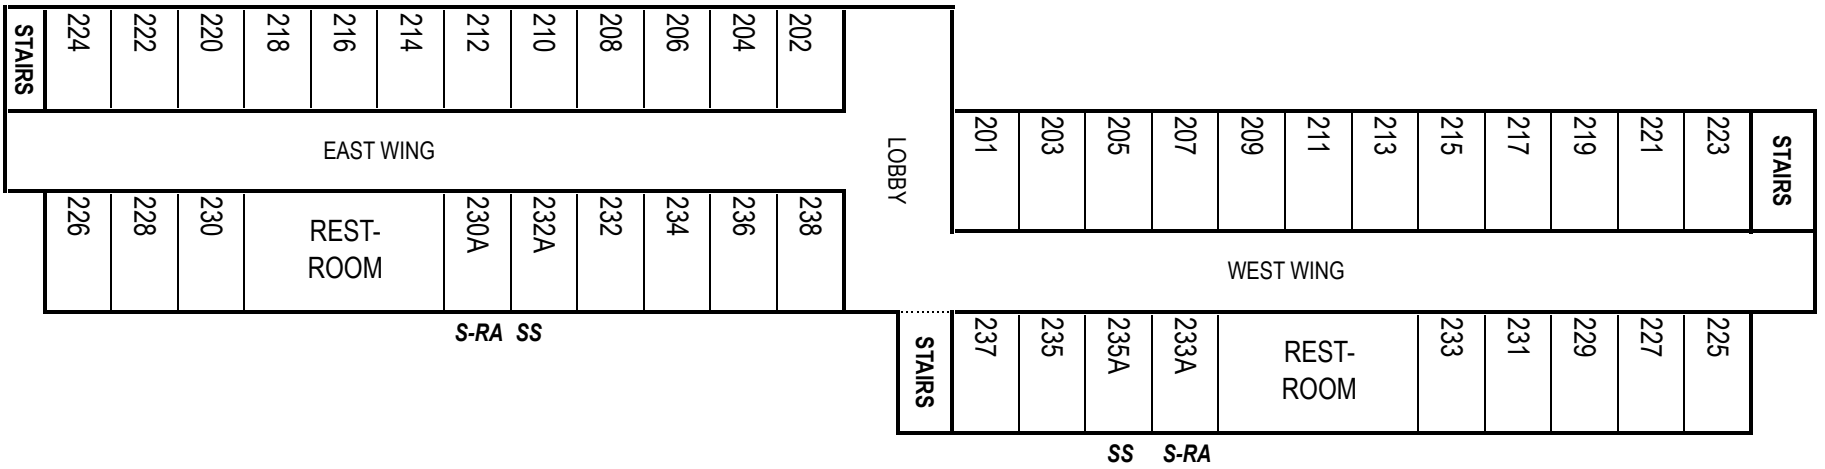

OLMECA
RESIDENCE HALL
 6050 Lindo Paseo Road
 San Diego State University

FIRST FLOOR
 SS = Super Single
 S-RA = Resident Advisor

**OLMECA
RESIDENCE HALL**

**Second and Third
Floor**
 SS = Super Single
 S-R-A = Resident Advisor