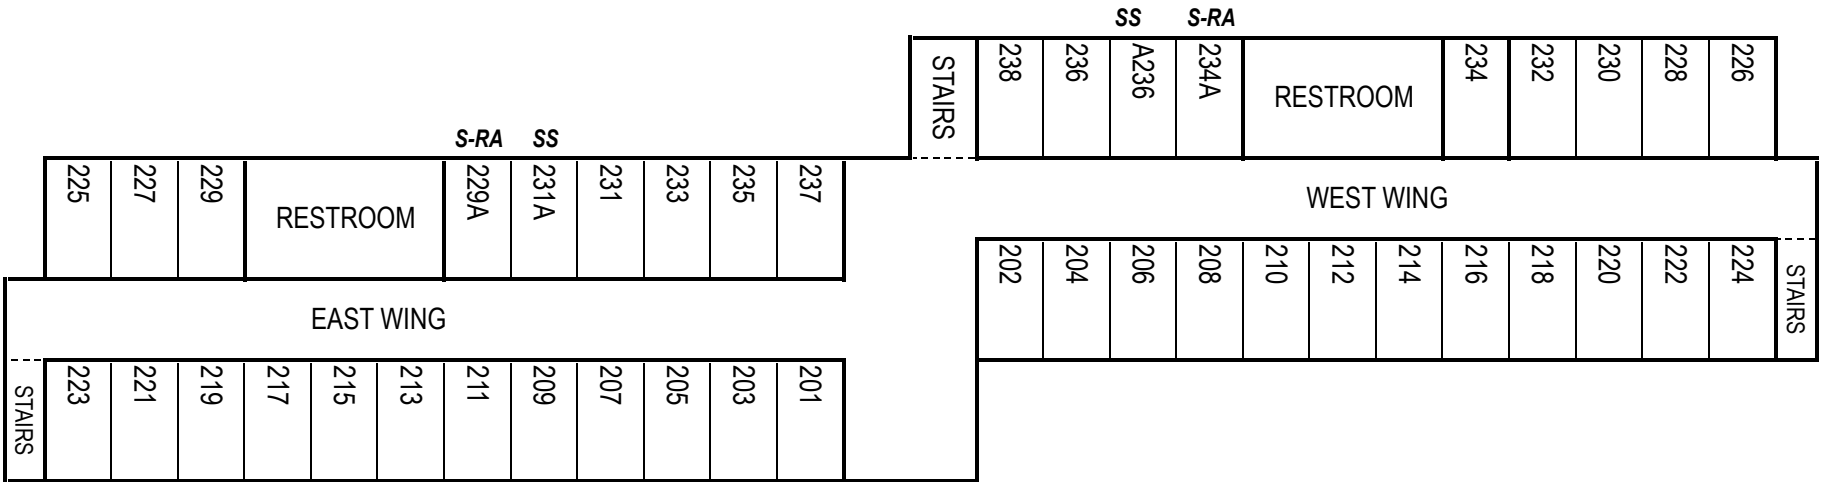

**FIRST FLOOR**  
 SS = Super Single  
 S-RA = Resident Advisor

**MAYA**  
 RESIDENCE HALL  
 6051 Lindo Paseo Road  
 San Diego State University

**MAYA  
RESIDENCE HALL**

**Second & Third  
Floor**  
SS = Super Single  
S-RA = Resident Advisor